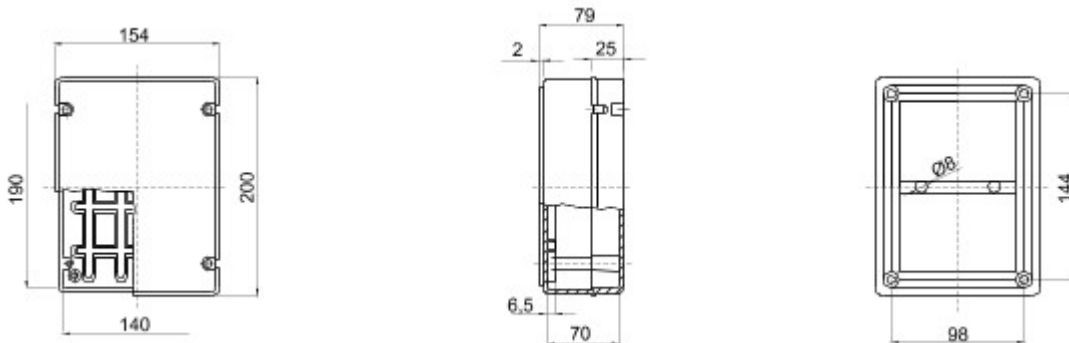

Range 44 CE - Surface-mounting watertight junction boxes in compliance with EN 60670-1 (CEI 23-48) and IEC 60670-22 (CEI 23-94) and made in high-performance technopolymers. The range includes versions with protection degree IP44, IP55, IP56 with smooth walls or with quick entry cable glands and different type of covers: blind / transparent, deep/plain, press-on/screw (in plastic, also 1/4 turn, or in metal). Available in different self-extinguishing materials (up to GWT 960 °C). Suitable for ordinary junctions, for special uses, and for industrial uses.

Insulation class	II (according to IEC 61140 standards)	Colour	Grey RAL 7035
IP degree	IP56	Material	Technopolymer GWPLAST 75
Mechanical resistance	IK08	Internal dim. LxHxD (mm)	190x140x70
Max Ø holes possible	37 mm	Lid screws (no. and type)	4 insul. sealable hinged
Application	Ordinary junctions	Glow Wire Test	650 °C
Lid	Plain screwed	Operating temperature	-25 +60 °C
Type of material	Halogen-free in compliance with EN 60754-2	Electrocod	02211
Thermo-pressure with ball	85 °C	Torque screws tightening	1.8 Newton/meter
Walls	Smooth	Accessories for insulation restoring	GW44621, GW44622

### DIMENSIONAL